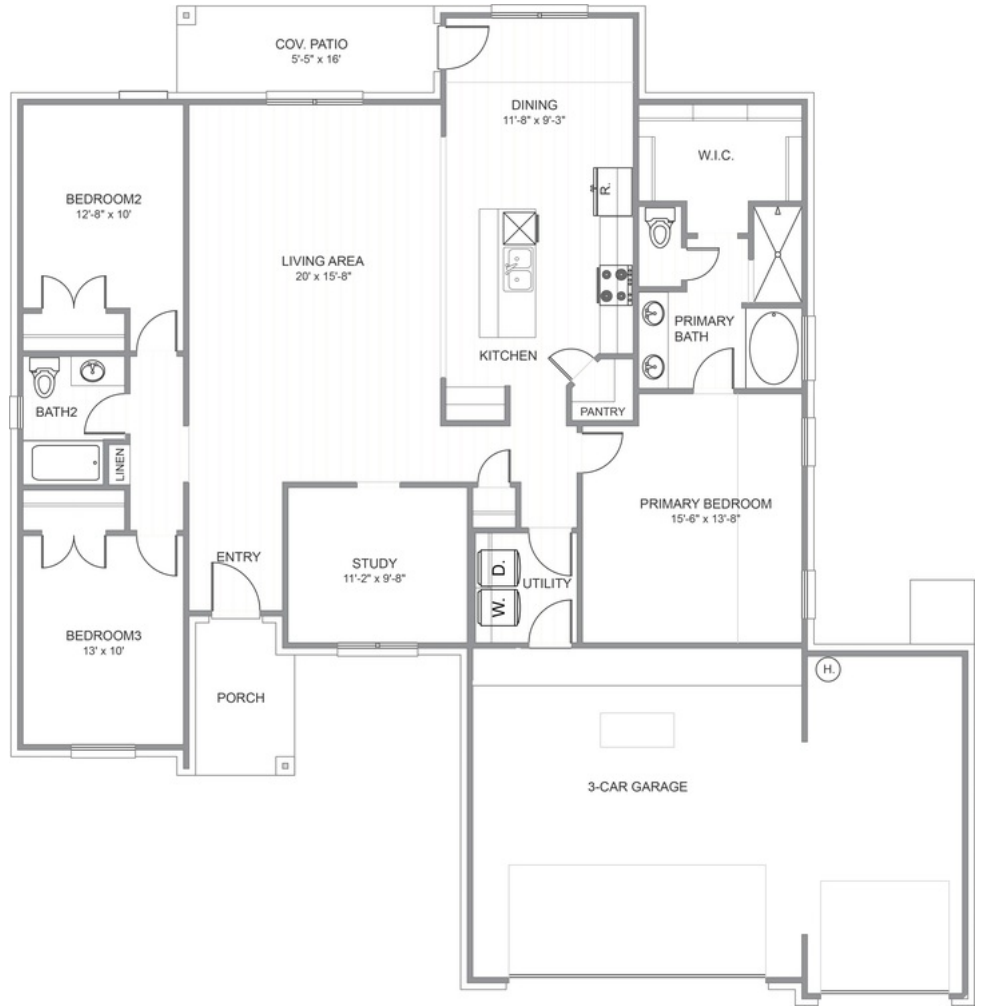

Buchanan

Collection: The Collection Floor Plan: Buchanan

Square Feet: 1,876 (m.o.l.) Bedrooms: 3 Bathrooms: 2.0

Included Features

Collection: The Collection **Floor Plan:** Buchanan

Square Feet: 1,876 (m.o.l.) **Bedrooms:** 3 **Bathrooms:** 2.0