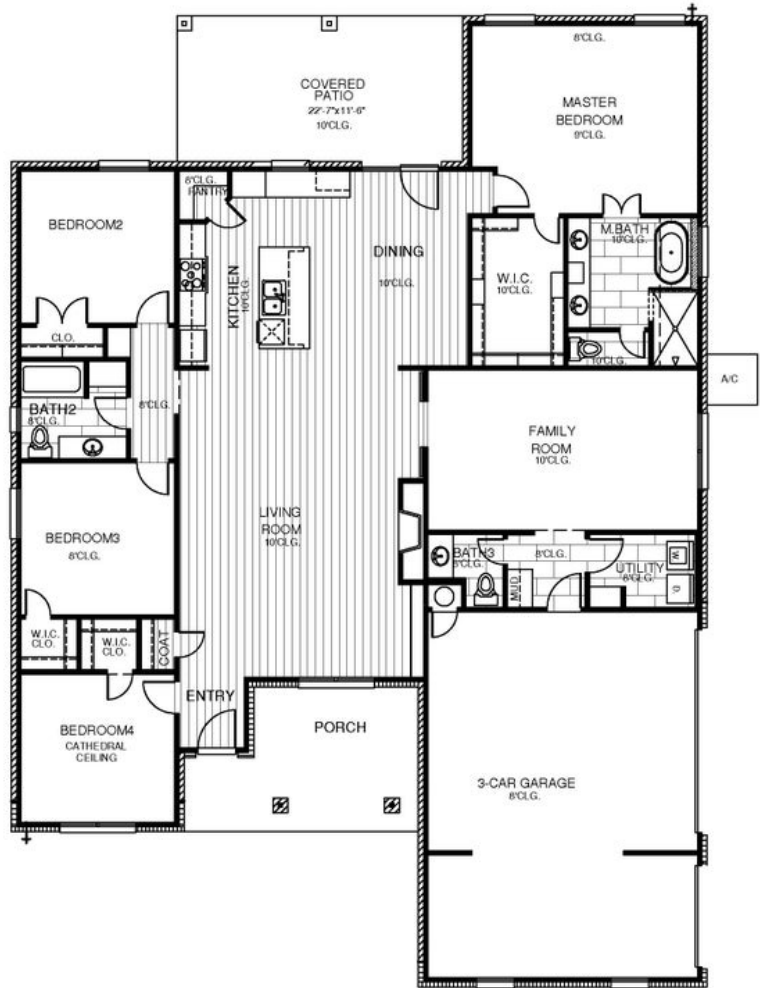

# Parker Elite

Collection: The Collection Floor Plan: Parker Elite

Square Feet: 2,550 (m.o.l.) Bedrooms: 4 Bathrooms: 2.5 Garage: 3 Car

# Included Features

**Collection:** The Collection **Floor Plan:** Parker Elite

**Square Feet:** 2,550 (m.o.l.) **Bedrooms:** 4 **Bathrooms:** 2.5 **Garage:** 3 Car

\* Features subject to availability.

Due to constant updates and revisions of our plans, your home may vary slightly from the designs features here. Please consult your New Home Consultant for details.