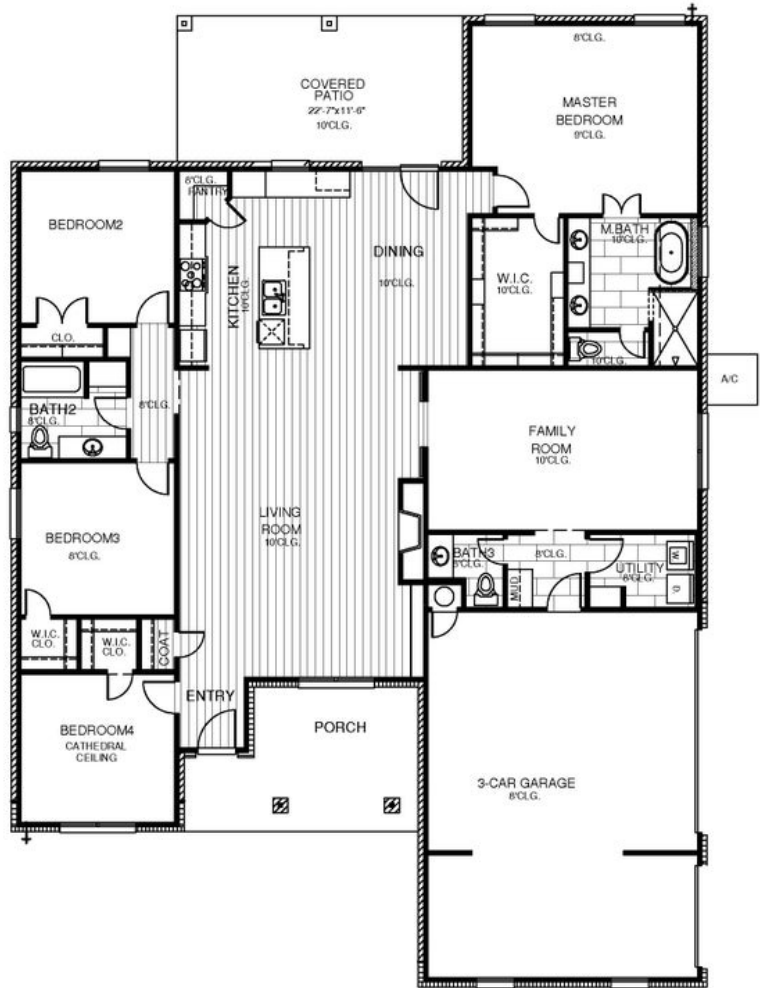

Parker Elite

Collection: The Collection Floor Plan: Parker Elite

Square Feet: 2,550 (m.o.l.) Bedrooms: 4 Bathrooms: 2.5 Garage: 3 Car

Included Features

Collection: The Collection **Floor Plan:** Parker Elite

Square Feet: 2,550 (m.o.l.) **Bedrooms:** 4 **Bathrooms:** 2.5 **Garage:** 3 Car

* Features subject to availability.

Due to constant updates and revisions of our plans, your home may vary slightly from the designs features here. Please consult your New Home Consultant for details.