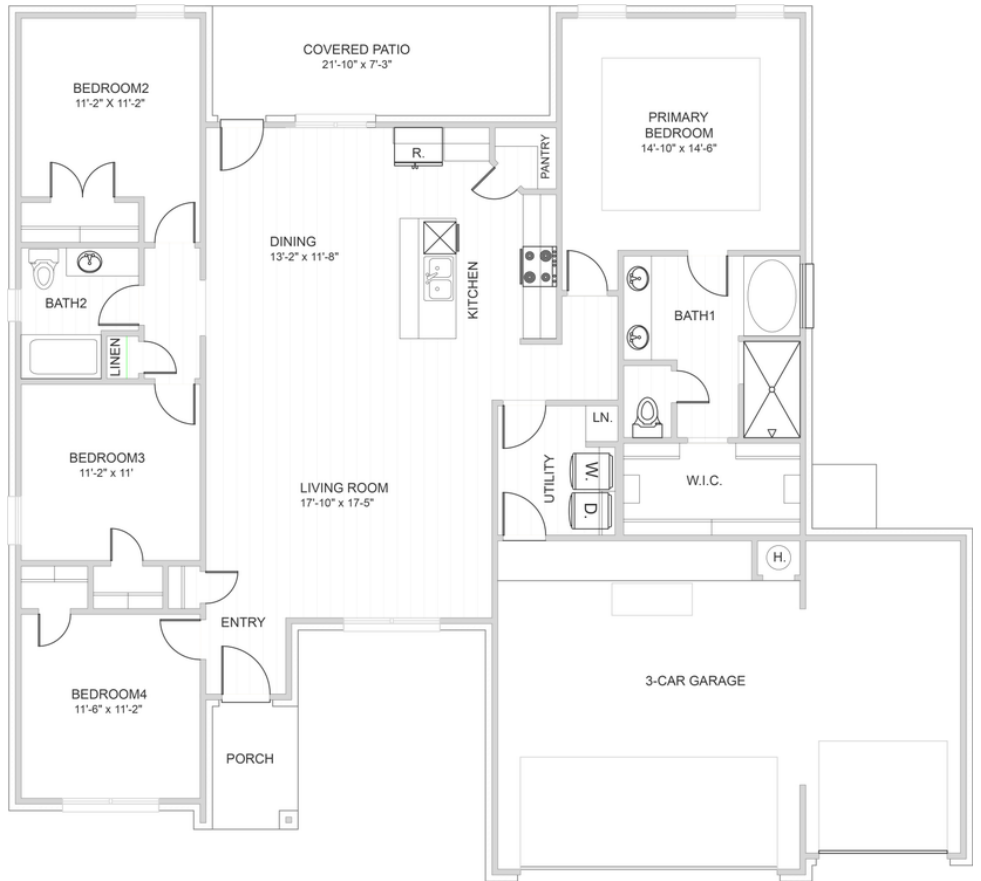

Lavon

Collection: The Collection Floor Plan: Lavon

Square Feet: 1,846 (m.o.l.) Bedrooms: 4 Bathrooms: 2.0

Included Features

Collection: The Collection **Floor Plan:** Lavon

Square Feet: 1,846 (m.o.l.) **Bedrooms:** 4 **Bathrooms:** 2.0