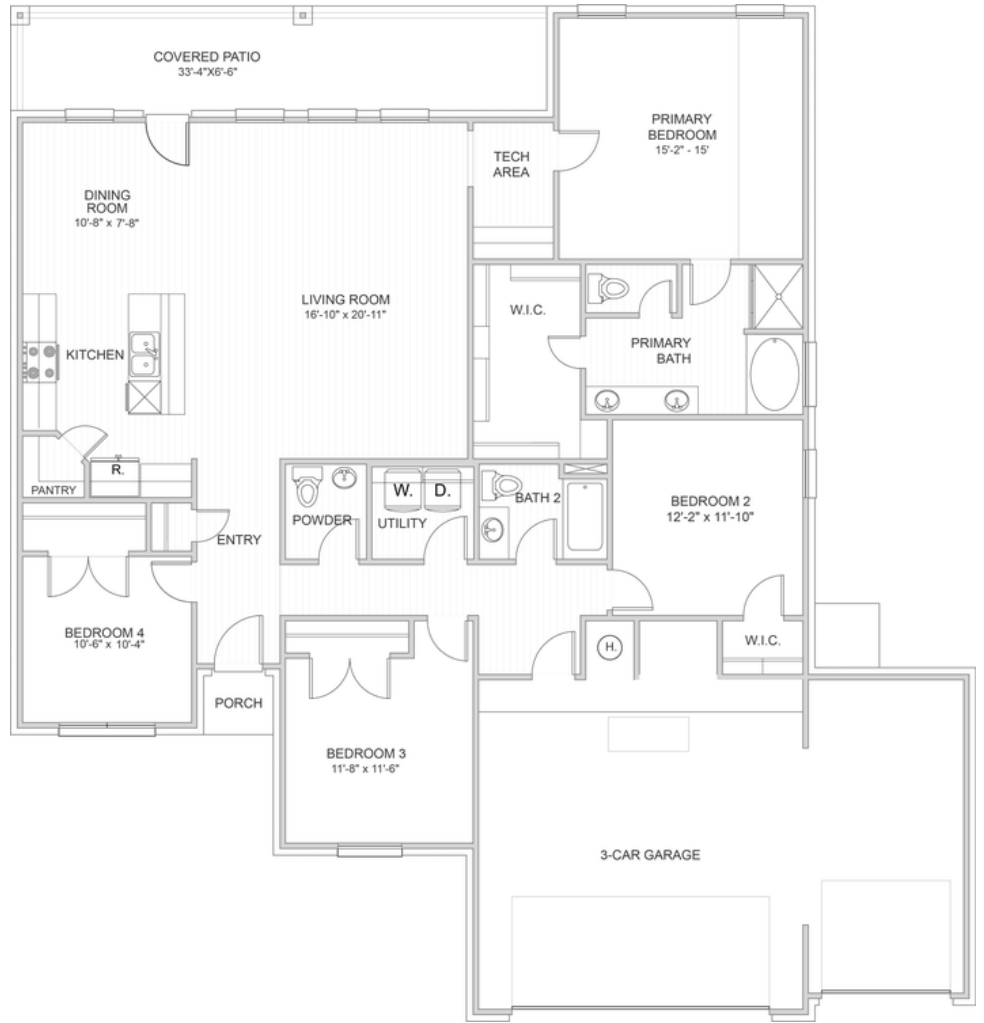

Rayburn

Collection: The Collection Floor Plan: Rayburn

Square Feet: 2,030 (m.o.l.) Bedrooms: 4 Bathrooms: 2.5

Included Features

Collection: The Collection **Floor Plan:** Rayburn

Square Feet: 2,030 (m.o.l.) **Bedrooms:** 4 **Bathrooms:** 2.5