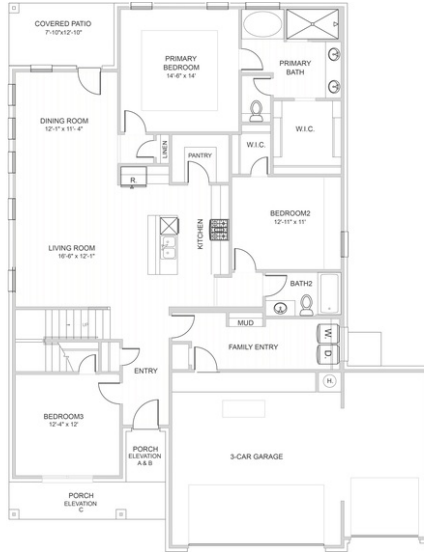

Toledo

Collection: The Collection Floor Plan: Toledo

Square Feet: 2,409 (m.o.l.) Bedrooms: 4 Bathrooms: 3.0

Included Features

Collection: The Collection **Floor Plan:** Toledo

Square Feet: 2,409 (m.o.l.) **Bedrooms:** 4 **Bathrooms:** 3.0